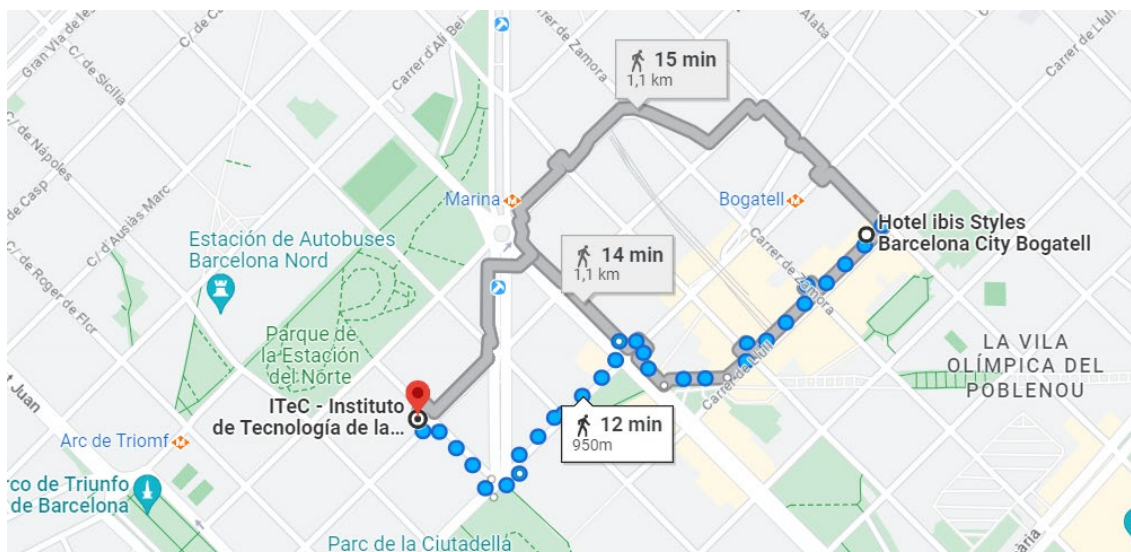

Other options:

- Official shuttle: [Aerobús](#) (you need a specific ticket)
- Conventional bus line: [46](#)
- Local mainline train: R2 Nord

The stations closer to ITeC (C/ Wellington 19) are:

- Metro: Marina (L1), Arc de Triomf (L1)
- Tram: Marina (T4)
- Bus: Almogàvers – Roger de Flor (B20, B25, N11), Pg Pujades – Parc de la Ciutadella (H14, H16)

The hotel is near ITeC, so you can walk there in 10 minutes:

- **Ibis Styles Barcelona City Bogatell** (C/ de Llull 71, 08005). You can make your reservation [here](#).

The stations closer to the Ibis Styles Barcelona City Bogatell are:

- Metro: Bogatell (L4) Marina (L1)
- Train: Arc de Triomf (R1, R3, R4, R7)

The hotel is near ITeC, so you can walk there in 12-15 minutes:

- **H10 Marina Barcelona** (Av Bogatell 64-68, 08005). You can make your reservation [here](#).

The stations closer to the H10 Marina Barcelona are:

- Metro: Bogatell (L4) Marina (L1)
- Train: Arc de Triomf (R1, R3, R4, R7)

The hotel is near the ITeC, so you can walk there in 9-11 minutes: