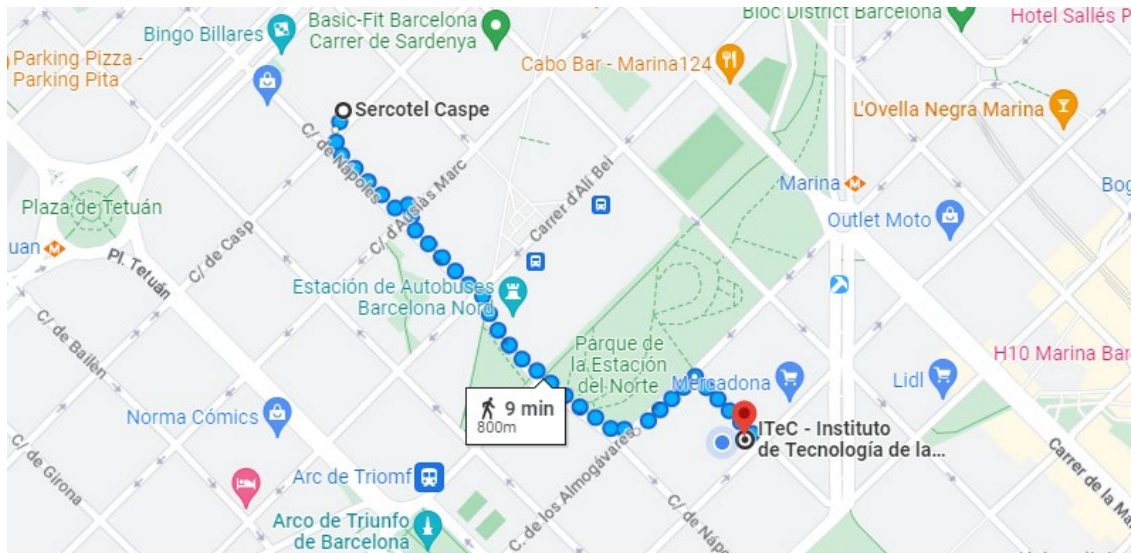

Other options:

- Official shuttle: [Aerobús](#) (you need a specific ticket)
- Conventional bus line: [46](#)
- Local mainline train: R2 Nord

The stations closer to ITeC (C/ Wellington 19) are:

- Metro: Marina (L1), Arc de Triomf (L1)
- Tram: Marina (T4)
- Bus: Almogàvers – Roger de Flor (B20, B25, N11), Pg Pujades – Parc de la Ciutadella (H14, H16)

The hotel is near ITeC, so you can walk there in 10 minutes:

- **Ibis Styles Barcelona City Bogatell** (C/ de Llull 71, 08005). You can make your reservation [here](#).

The stations closer to the Ibis Styles Barcelona City Bogatell are:

- Metro: Bogatell (L4) Marina (L1)
- Train: Arc de Triomf (R1, R3, R4, R7)

The hotel is near ITeC, so you can walk there in 12-15 minutes:

- **H10 Marina Barcelona** (Av Bogatell 64-68, 08005). You can make your reservation [here](#).

The stations closer to the H10 Marina Barcelona are:

- Metro: Bogatell (L4) Marina (L1)
- Train: Arc de Triomf (R1, R3, R4, R7)

The hotel is near the ITeC, so you can walk there in 9-11 minutes: