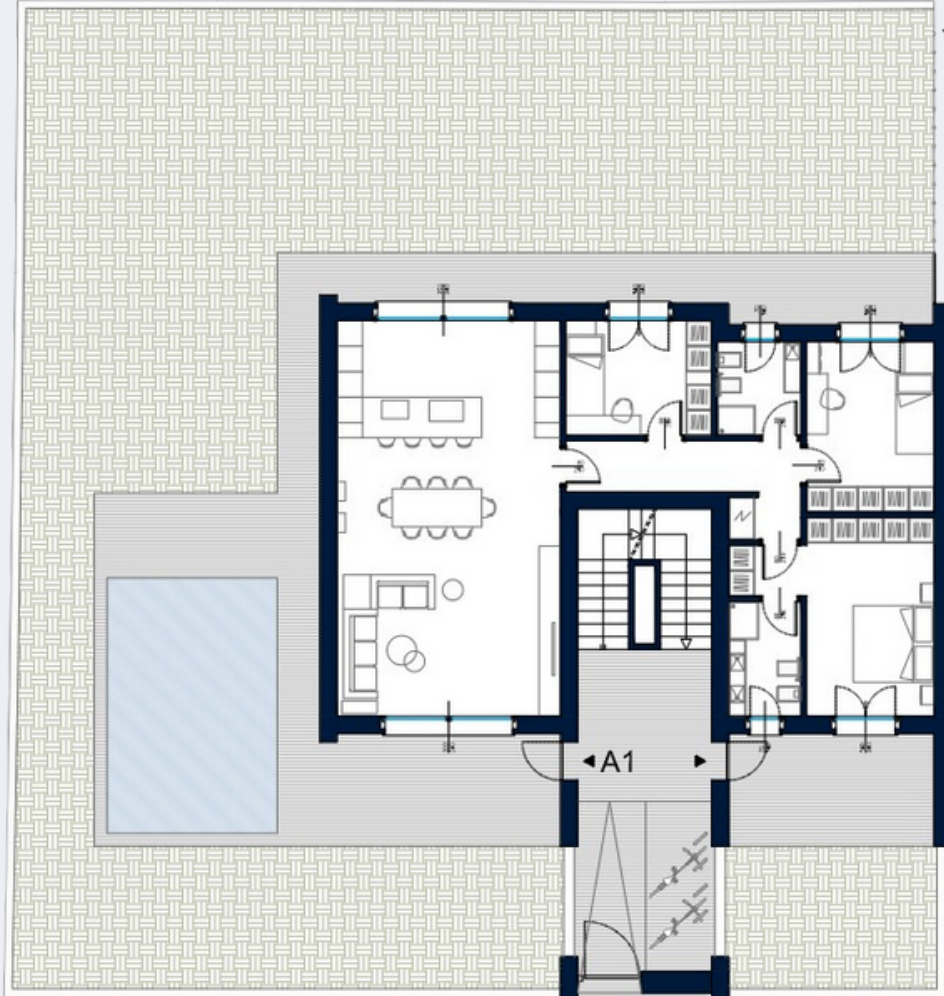

TOTAL UNITS

12 APARTMENTS

APARTMENT
APPARTAMENTO **A1**

Apartment - Appartamento
sqm 127,76

Floor - Piano
0

Bedrooms - Camere
3

Kitchen - Cucina
1

Bathrooms - Bagni
2