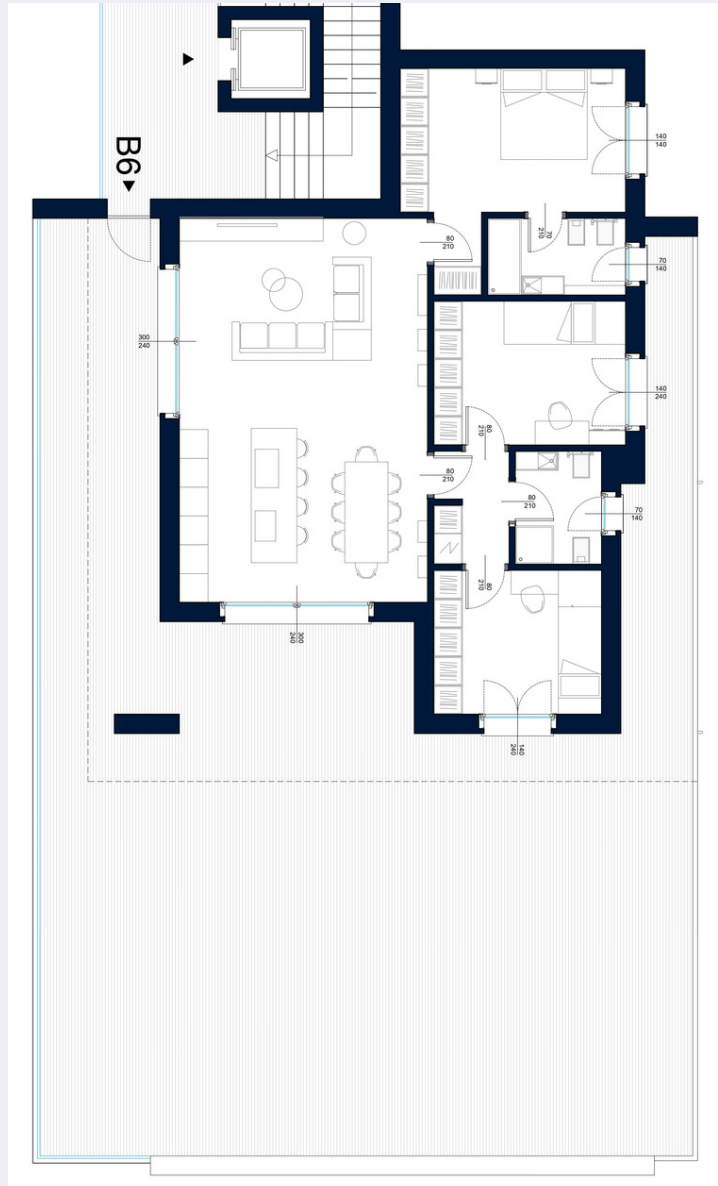

APARTMENT
APPARTAMENTO **B6**

Apartment - Appartamento
sqm 113,62

Floor - Piano
2

Bedrooms - Camere
3

Kitchen - Cucina
Open

Bathrooms - Bagni
2

Living - Soggiorno
1

Terrace - Terrazzo
sqm 175

Arredato
Fully Furnished

Parking - Posto auto
2