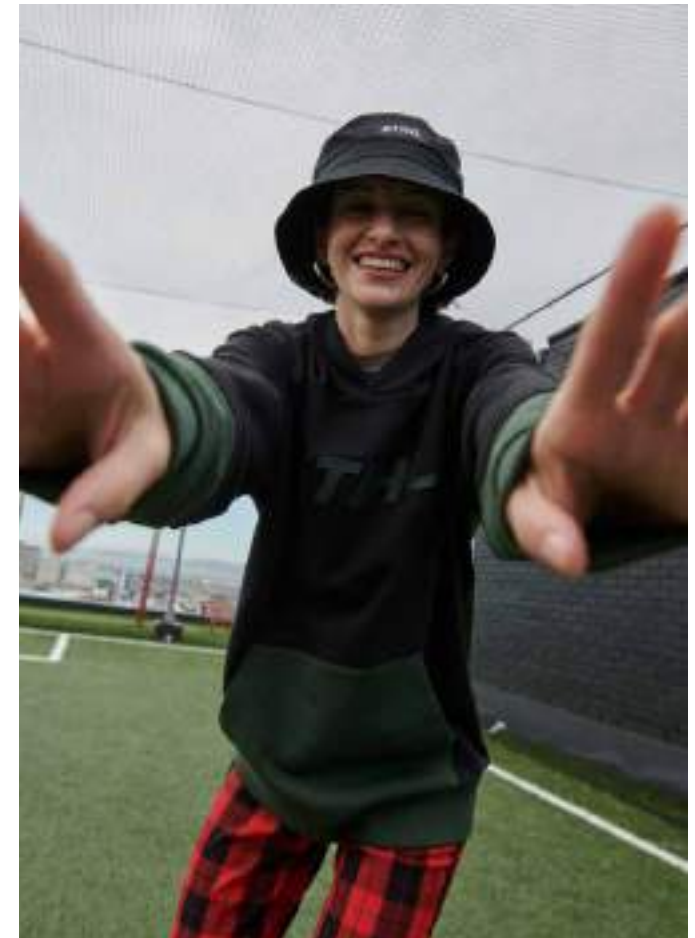

»BUCKET« HAT

»BUCKET« HAT UNISEX

For fishing, camping or just because; this black STIHL fishing hat with brim is a great companion. A lightweight lining and interior sweatband ensure that sweat does not run into your eyes on hot days. There is a white STIHL logo on the front.

Material: 100 % cotton

ORDER NUMBER

0421 500 1209

0421 500 1211

SIZE

S/M

L/XL

COLOUR

BLACK

AVAILABILITY: 02/2023