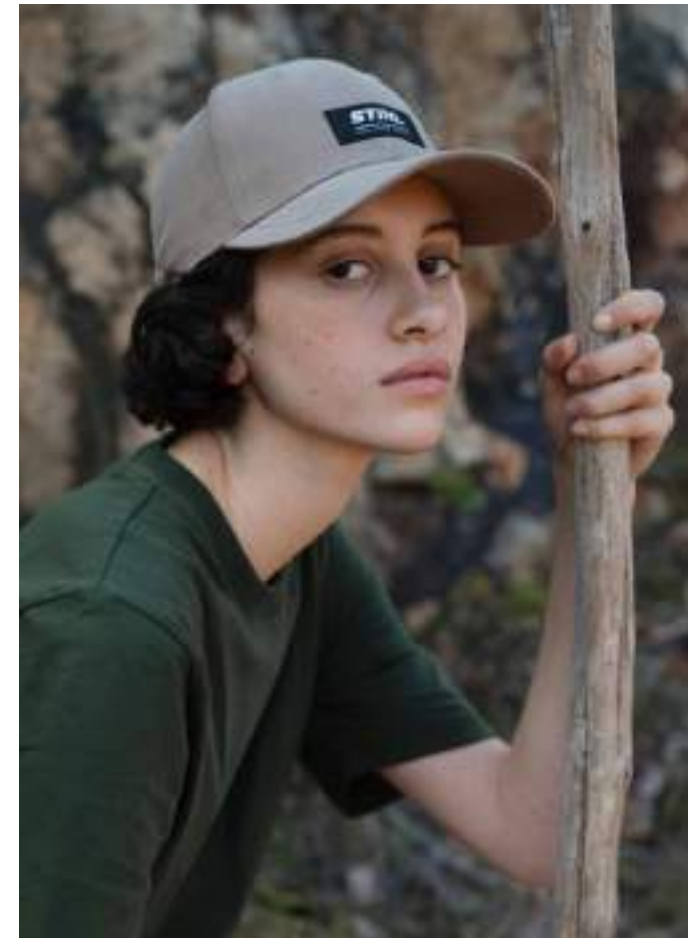

»LYOCELL LOGO« CAP

»LYOCELL LOGO« CAP UNISEX

This cap is made of 50 % lyocell and 50 % cotton. What that actually means: half of this cap is made from wood fibre - so you could say it carries STIHL DNA. A »LEGENDARY PERFORMANCE« patch embellishes the front. Thanks to its adjustable metal closure, this cap will fit any wearer.

Material: 50 % cotton, 50 % lyocell

ORDER NUMBER
0421 600 0115

COLOUR
BEIGE

SIZE
ONE SIZE

AVAILABILITY: 02/2023