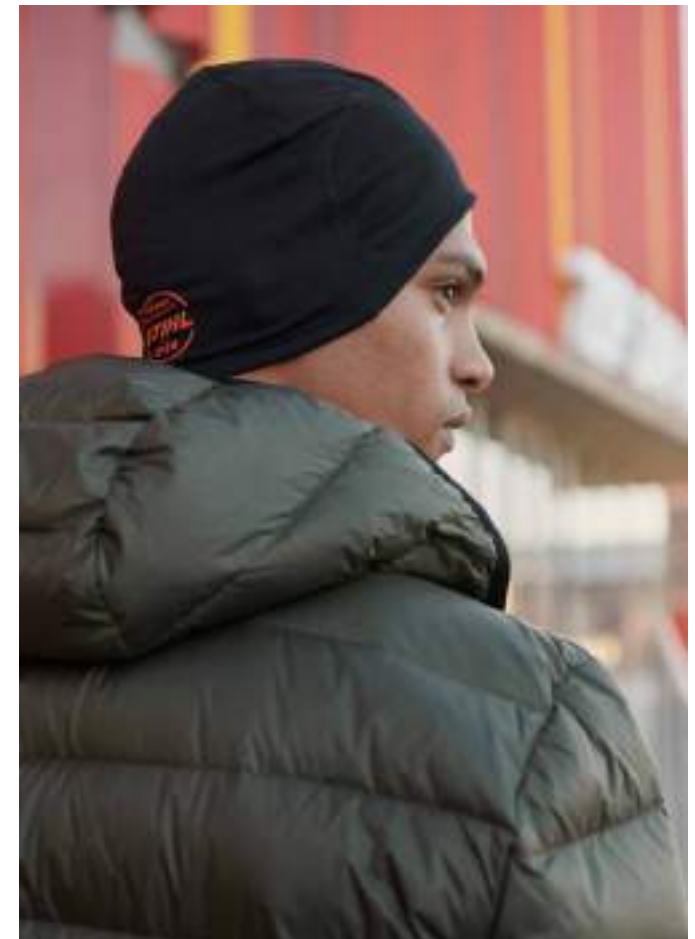

»FUNCTION« BEANIE

»FUNCTION« BEANIE UNISEX

STIHL beanie with orange rubber logo print and wind proof forehead section. Perfect for wearing under work, play and cycle helmets or as a running hat.

Material: 92 % polyester, 8 % elastane
MPQ: 10

ORDER NUMBER	SIZE
0421 500 0709	S/M
0421 500 0711	L/XL

COLOUR
BLACK

AVAILABILITY: IMMEDIATE