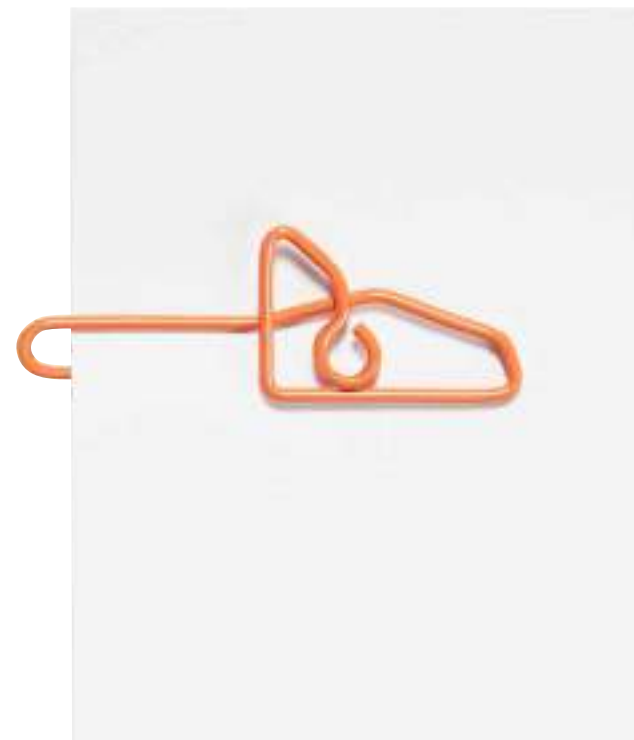

Material: metal

ORDER NUMBER
0421 600 0091

COLOUR
ORANGE

AVAILABILITY: IMMEDIATE

»HERITAGE« RFID CARDHOLDER

»HERITAGE« RFID CARDHOLDER

All the essentials, slender, handy and aesthetically pleasing - the brown men's cardholder from the STIHL Heritage collection. Up to five cards fit inside, and thanks to the RFID blocker, you can be sure your cards will not be read unintentionally. The middle compartment also offers sufficient space for banknotes.