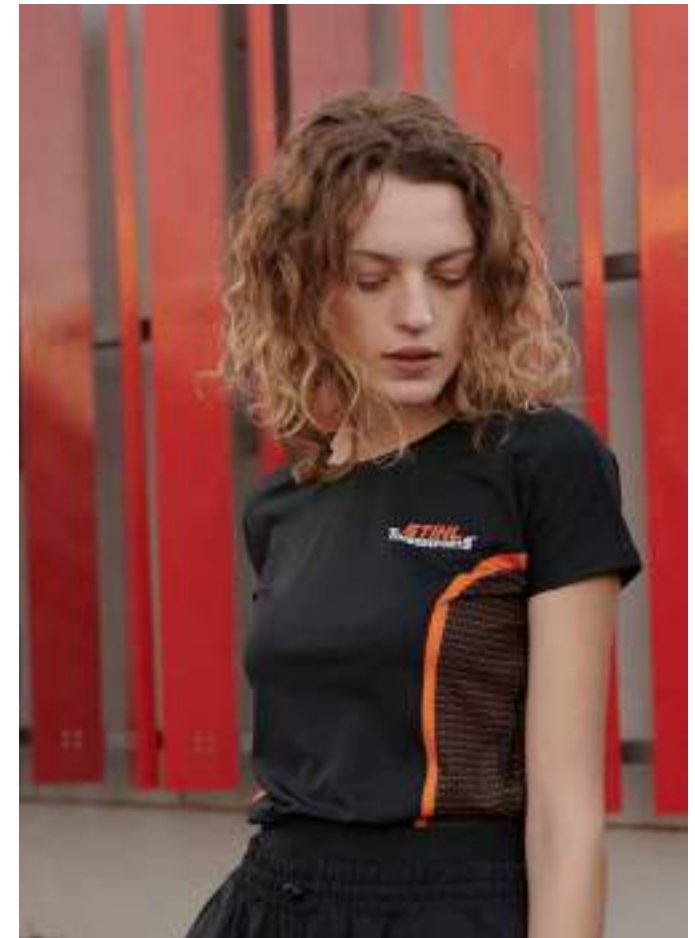

»SCORE« FUNCTIONAL SHIRT

»SCORE« FUNCTIONAL SHIRT WOMEN'S

This breathable functional shirt with »STIHL TIMBERSPORTS®« logo print on the chest and small crossed axes pattern on the waist inserts is ideal for working out.

Material: 86 % polyester, 14 % elastane

ORDER NUMBER
0421 300 13 XX

COLOUR
BLACK

SIZE
XS - XL

AVAILABILITY: IMMEDIATE