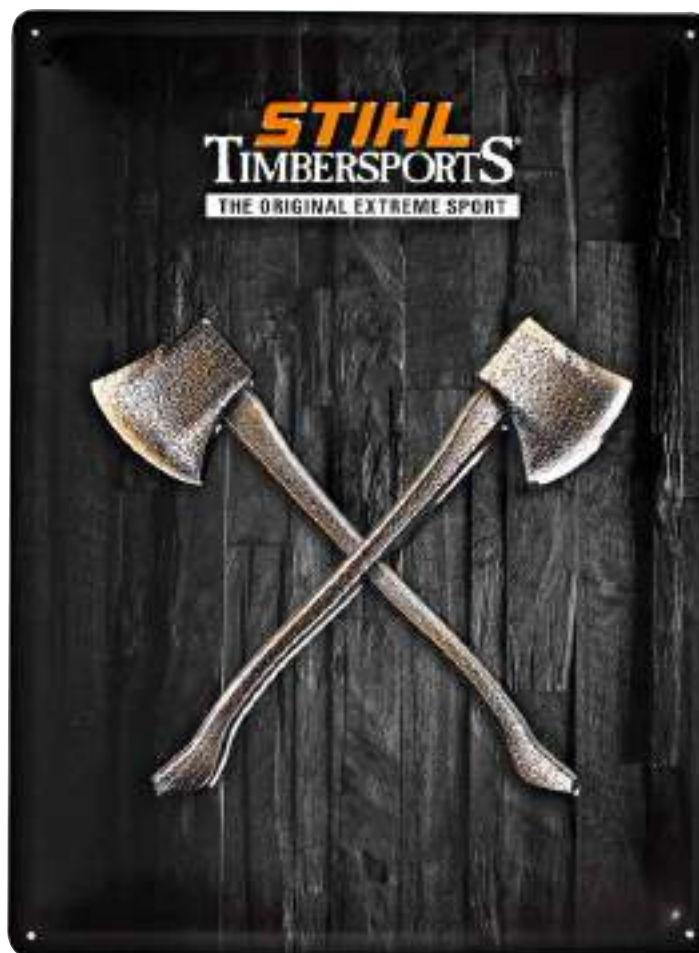

»TIMBERSPORTS®« SHEET METAL SIGN

»TIMBERSPORTS®« SHEET METAL SIGN

Hang it on the wall! A must-have for all lumberjack enthusiasts. A high-quality sign with four drilled holes as wall attachment.

Dimensions: approx. 30 x 40 cm

Material: sheet steel

ORDER NUMBER
0420 560 0003

COLOUR
BLACK

AVAILABILITY: IMMEDIATE