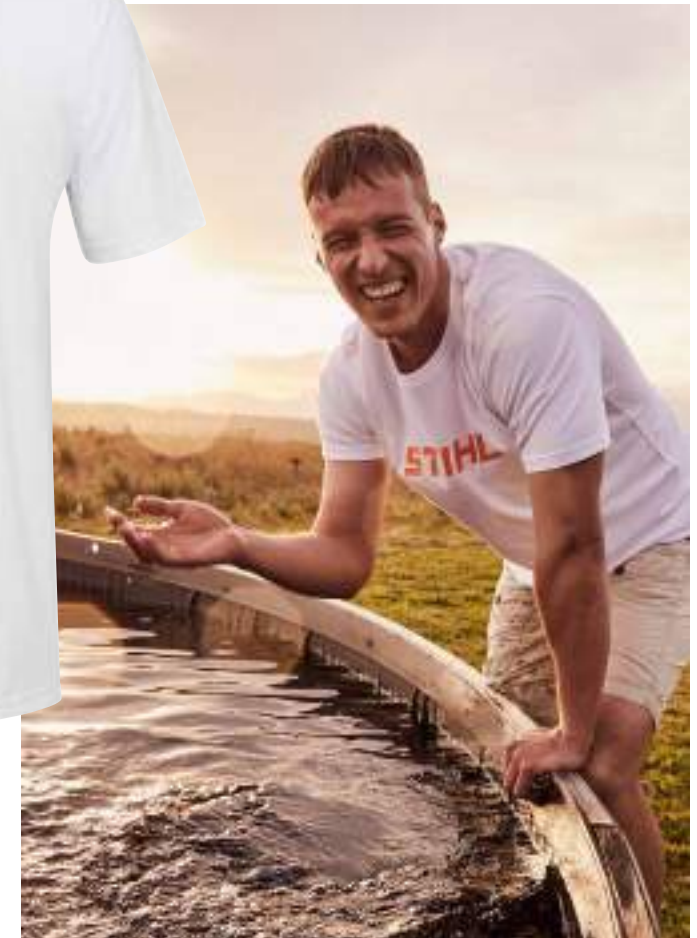

»LOGO« T-SHIRT

»LOGO« T-SHIRT UNISEX

White round-neck T-shirt in high-quality jersey cotton with large logo print in contrasting orange. STIHL logo label on the inside, additional logo in orange on the outside rear.

Material: 100% cotton

ORDER NUMBER
0420 900 11 XX

COLOUR
WHITE

SIZE
XS - XXL

AVAILABILITY: IMMEDIATE