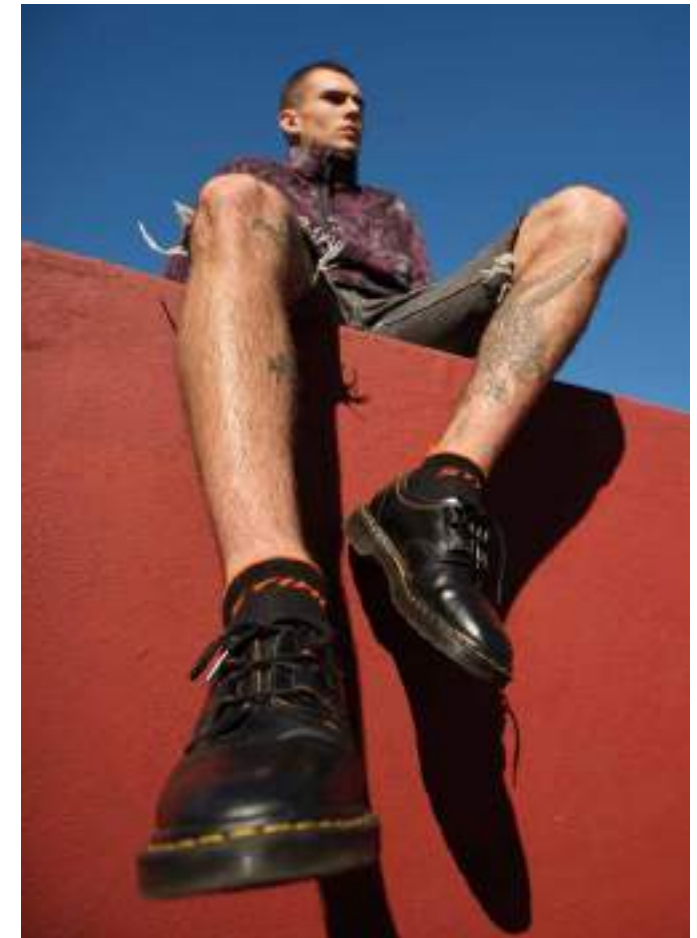

»SNEAKER« SOCKS, SET OF 3

»SNEAKER« SOCKS, SET OF 3 UNISEX

Bring on the summer! No matter how hot it gets, conditions in your shoes will stay comfortable with these unisex sneaker socks in a lightweight material blend. A knitted STIHL logo appears on the cuffs, the socks are labelled "right" and "left" and the size is indicated on the sole.

Material: 80 % cotton, 18 % polyamide,
2 % elastane

ORDER NUMBER
0421 500 09 XX
0421 500 11 XX

COLOUR
WHITE
BLACK

SIZE
35 - 46

AVAILABILITY: 02/2023