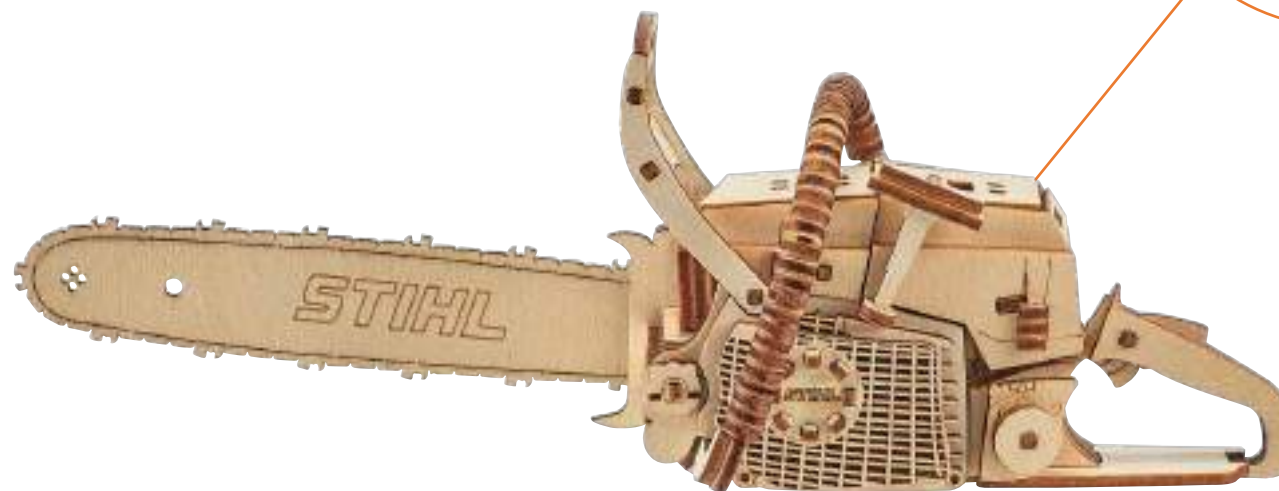

WOODEN 3-D PUZZLE

WOODEN 3-D PUZZLE KIDS

Build your own chainsaw! This 3D wooden puzzle is made up of four FSC-certified wooden panels each measuring 21 x 34 x 0.3 cm, and 136 individual pieces.

Material: FSC-certified wood

ORDER NUMBER
0420 460 0011

COLOUR
BROWN

AVAILABILITY: IMMEDIATE