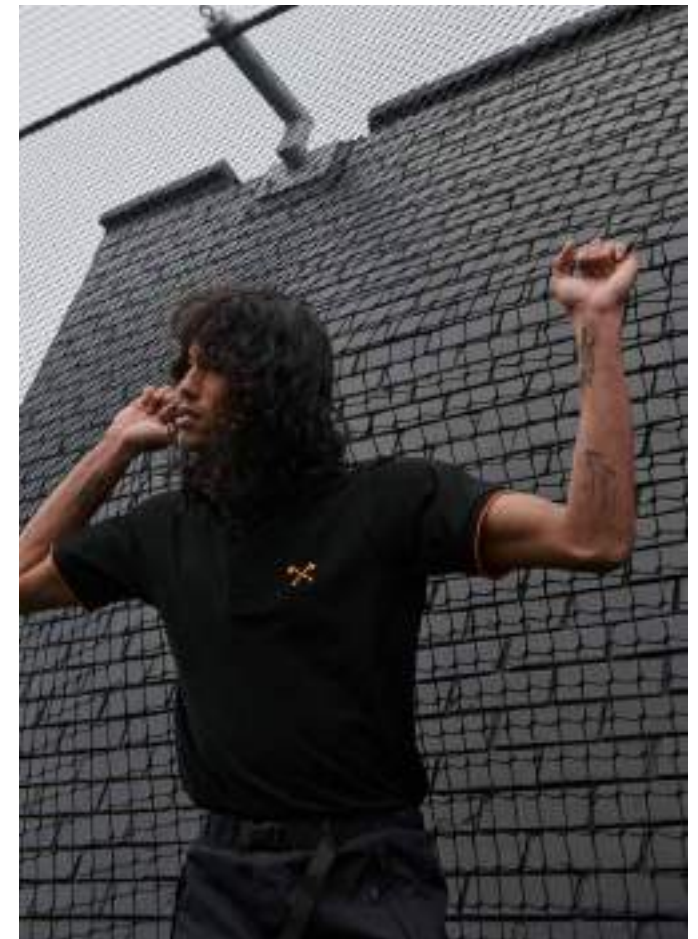

»SMALL AXE« POLO SHIRT

»SMALL AXE« POLO SHIRT MEN'S

A classic in a regular fit: piqué polo shirt in high-quality cotton with ribbed band. Slightly raised printed axes on the chest.

Material: 100% cotton

ORDER NUMBER
0420 500 31 XX

COLOUR
BLACK

SIZE
S-XXL

AVAILABILITY: IMMEDIATE