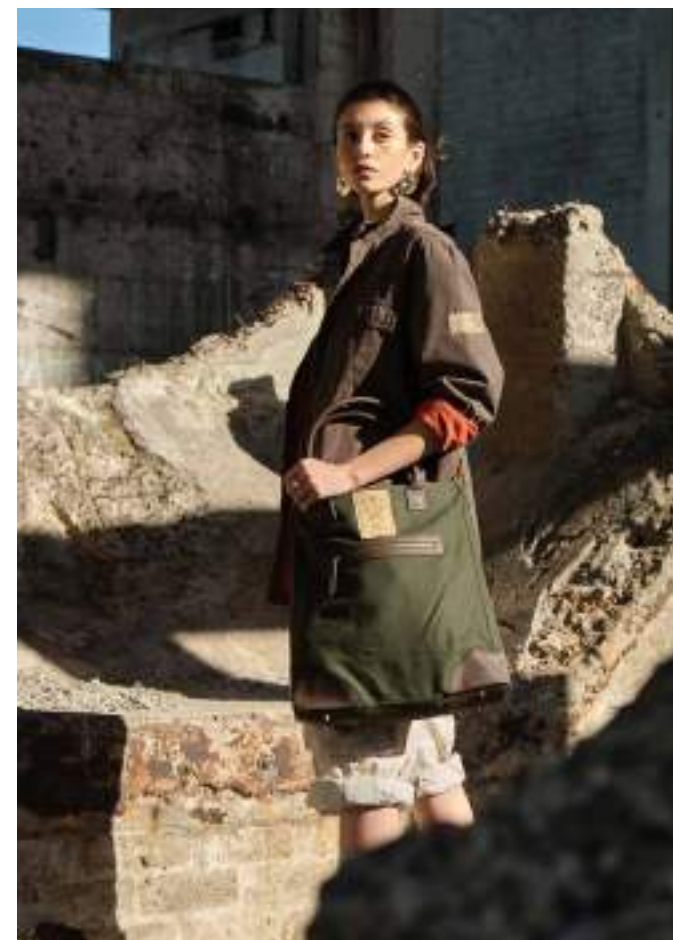

»CANVAS HERITAGE« CARRY BAG

»CANVAS HERITAGE« CARRY BAG

Stylish, chic and practical - this canvas and PU carry bag from the STIHL Heritage collection is ideal for everyday or business use. The bag features a removable shoulder strap and comfortable PU handles. The outside pockets can be used to store accessories, while your laptop can be securely stowed in the padded inside pocket.

Dimensions (W x H x D): 380 x 430 x 95 mm

Volume: approx. 10 L

Material: outer material: canvas, edging material: PU, lining: polyester

ORDNER NUMBER

0421 600 0102

COLOUR

**GREEN/
BROWN/
ORANGE**

AVAILABILITY: 02/2023