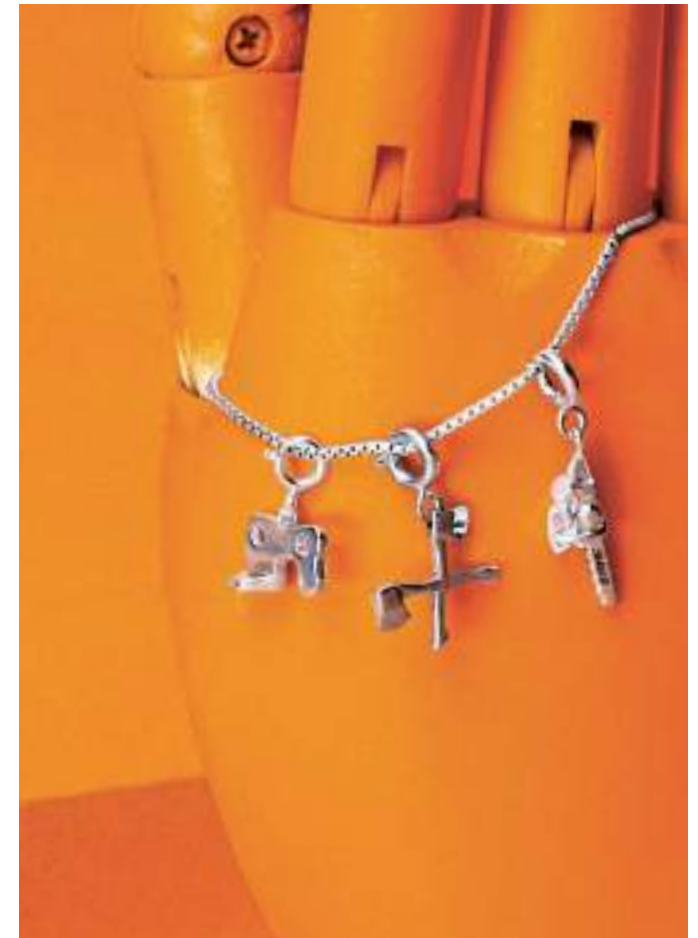

»AXE« HANGING CHARM

»AXE« HANGING CHARM

Looking for something new to add to your bracelet or necklace? Our 18 mm charm with two crossed axes is made from rhodium-plated 925 silver, and lovingly packaged in a gift box.

Material: 925 silver, rhodium-plated

ORDER NUMBER
0420 560 0007

COLOUR
SILVER

AVAILABILITY: IMMEDIATE