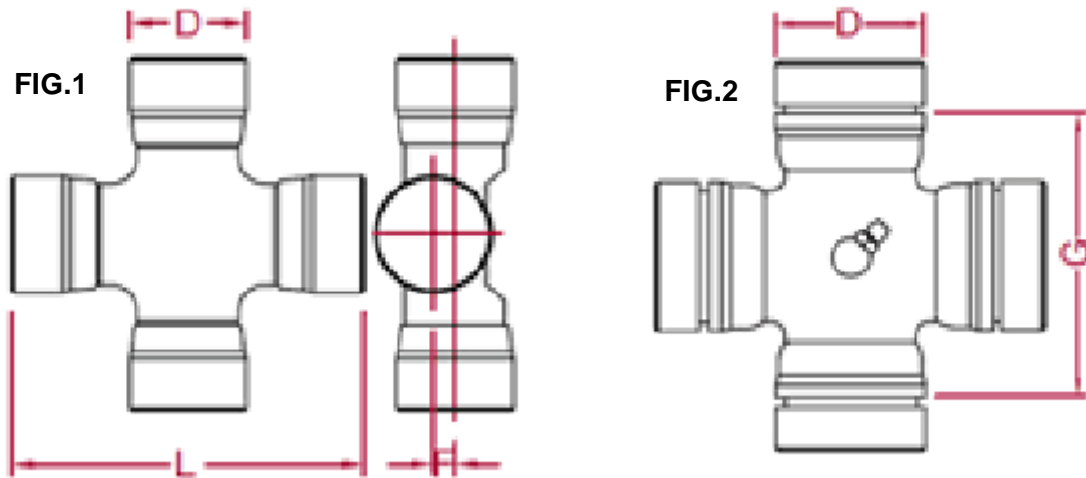

CROCIERE SPECIALI

Codice	Descrizione	Caratteristiche	€/Pz.
CR351	FIG.1 CROCIERA 27X81,70	DISASSATA	
CR352	FIG.1 CROCIERA 32X86	DISASSATA	
CR26	FIG.2 CROCIERA 34X90/51	BLOCCAGGIO INTERNO