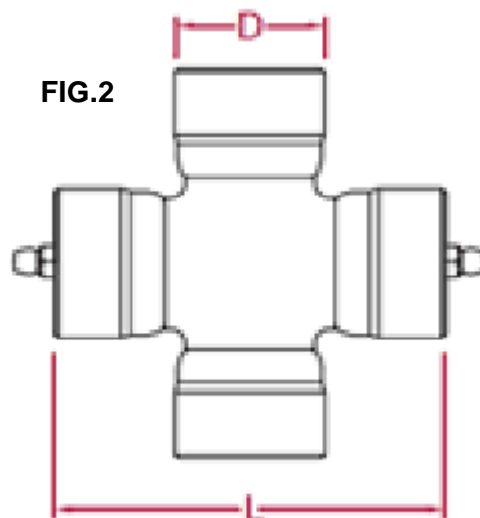

CROCIERE INGRASSATORE SUI CUSCINETTI

Codice	Descrizione	Applicazioni	€/Pz.
CR52	FIG.1 CROCIERA 20X54,60		
CR3/4	FIG.2 CROCIERA 23,8X61,2		
CR238	FIG.1 CROCIERA 23,8X61,3		
CR243	FIG.1 CROCIERA 24X63,10		
CR102	FIG.1 CROCIERA 25X63,8		
CR338	FIG.1 CROCIERA 31X82		
CR340	FIG.1 CROCIERA 31X88