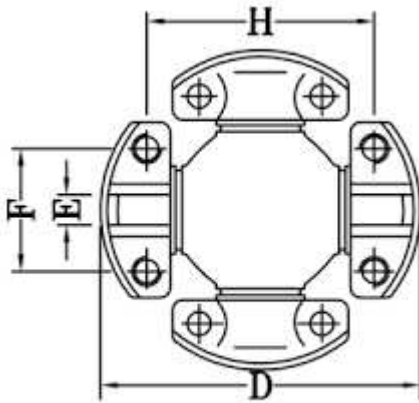

CROCIERE A BLOCCHETTI

Codice	D	E	F	H	Caratteristiche	€/Pz.
CR600	79,35	9,50	33,32	59,53	FORI PASSANTI 8,40	
CR602	79,35	9,50	33,32	59,53	FORI FILETTATI 5/16"	
CR611	80	9,50	36,60	57	FORI FILETTATI 7X1	
CR603	107,92	9,50	36,52	87,32	FORI PASSANTI 8,75	
CR607	140,46	14,26	42,90	114,30	FORI PASSANTI 10,5