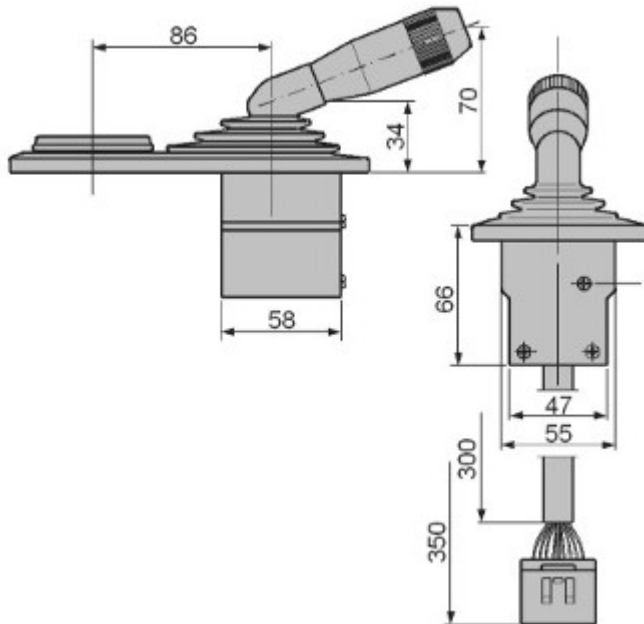

DEVIOLUCI 1007694

CNH
"TN55D/S"
"TN65D/F/N/S"
"TN70/F/S/D"
"TN75F/N/S"
"TN80/F"
"TN90F" "TN95F"

Codice	Descrizione	Rif. orig.	€/Pz.
01.537.000.02	DEVIOLUCI	5189984