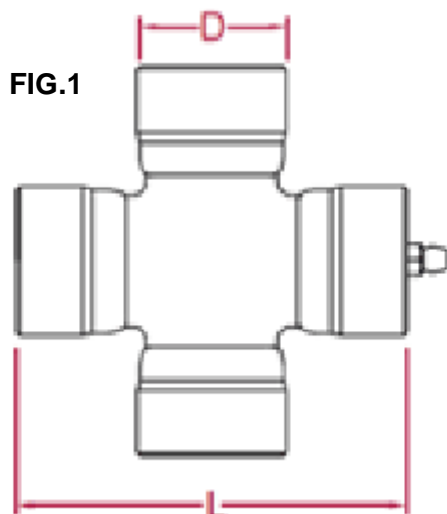

CROCIERE INGRASSATORE SUI CUSCINETTI

Codice	Descrizione	Applicazioni	€/Pz.
CR52	FIG.1 CROCIERA 20X54,60		
CR3/4	FIG.2 CROCIERA 23,8X61,2		
CR238	FIG.1 CROCIERA 23,8X61,3		
CR243	FIG.1 CROCIERA 24X63,10		
CR102	FIG.1 CROCIERA 25X63,8		
CR338	FIG.1 CROCIERA 31X82		
CR340	FIG.1 CROCIERA 31X88