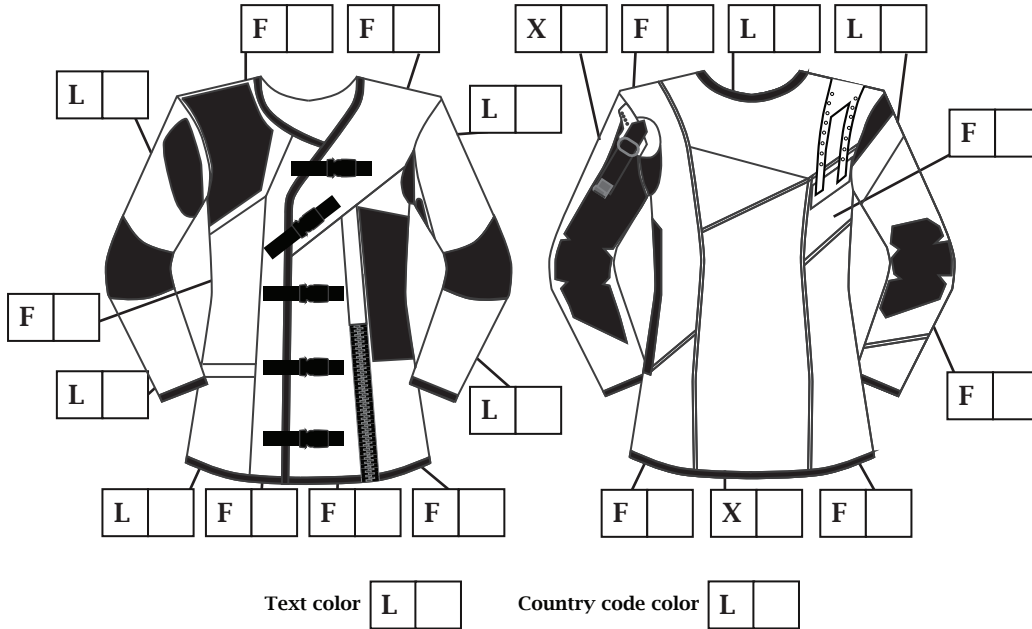

Customer Name _____

High Power jacket colors

Lining: Canvas X

Remarks: