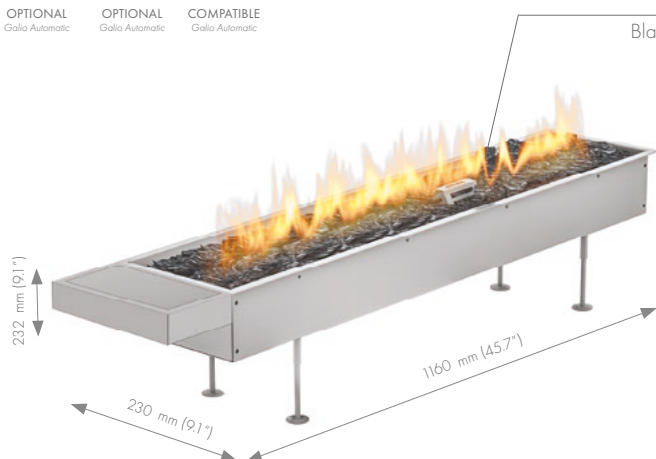

GAS OUTDOOR FIRES

GALIO INSERT

CONTROL OPTIONS

OPTIONAL
Galio Automatic

OPTIONAL
Galio Automatic

COMPATIBLE
Galio Automatic

DECORATION

Black diamond stones

GALIO INSERT MANUAL

MANUAL
CONTROL

GALIO INSERT AUTOMATIC

AUTOMATIC
CONTROL

Custom shape

Smooth flame height regulation

Thermocouple

Easy to install

	GALIO INSERT MANUAL	GALIO INSERT AUTOMATIC
	(NG) max. 13.6 kW 46 405 BTU/h (LPG) max. 11.8 kW 40 263 BTU/h	(NG) max. 9.4 kW 32 074 BTU/h (LPG) max. 11.8 kW 40 263 BTU/h
	(NG) max. 1.22 m ³ /h 43.1 ft ³ /h (LPG) max. 0.93 kg/h 2.05 lbs/h	(NG) max. 1.0 m ³ /h 35.3 ft ³ /h (LPG) max. 0.93 kg/h 2.05 lbs/h
	(NG) 20 mbar 8.0"wc (LPG) 37 mbar 14.9"wc	(NG) 20 mbar 8.0"wc (LPG) 37 mbar 14.9"wc
	13.0 kg / 28.7 lbs	21.0 kg / 46.3 lbs