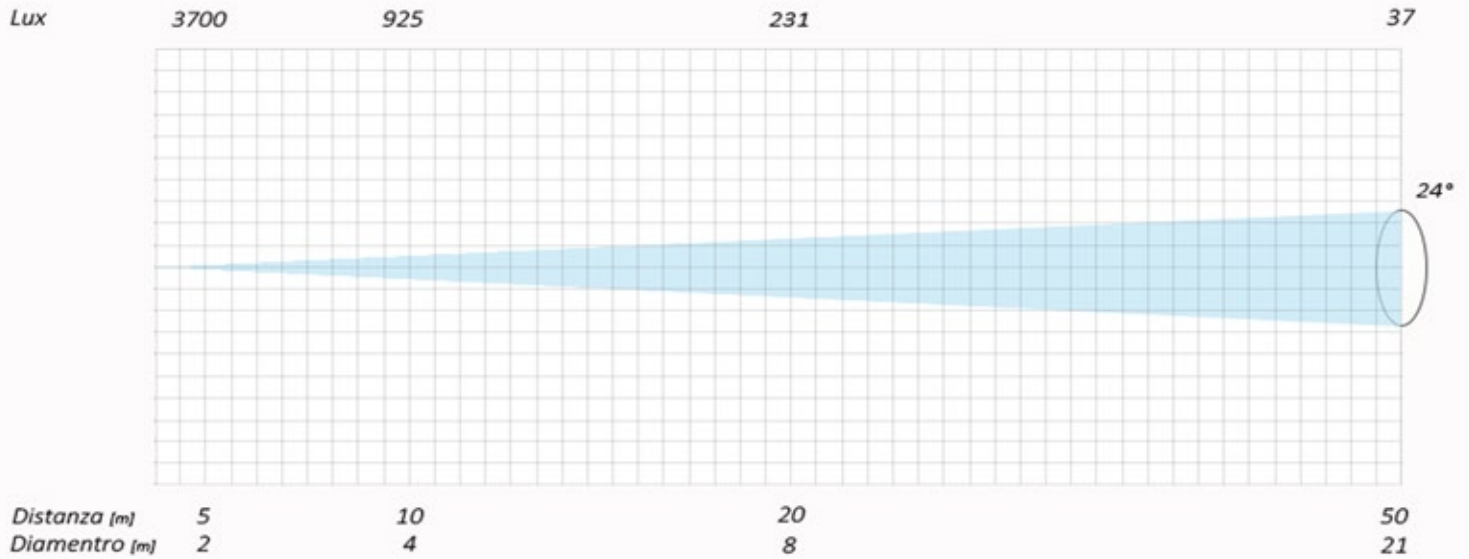

Photometric Diagrams Diagrammi Fotometrici

Golive 400 Optic: 115mm

Golive 400 Optic: 56mm

Photometric Diagrams Diagrammi Fotometrici

Illumination Distribution

Golive 400 optic 115mm Flux Output: 4.085 lm
Distance 5 mt

Golive 400 optic 56mm Flux Output: 3.385 lm
Distance 3,5 mt