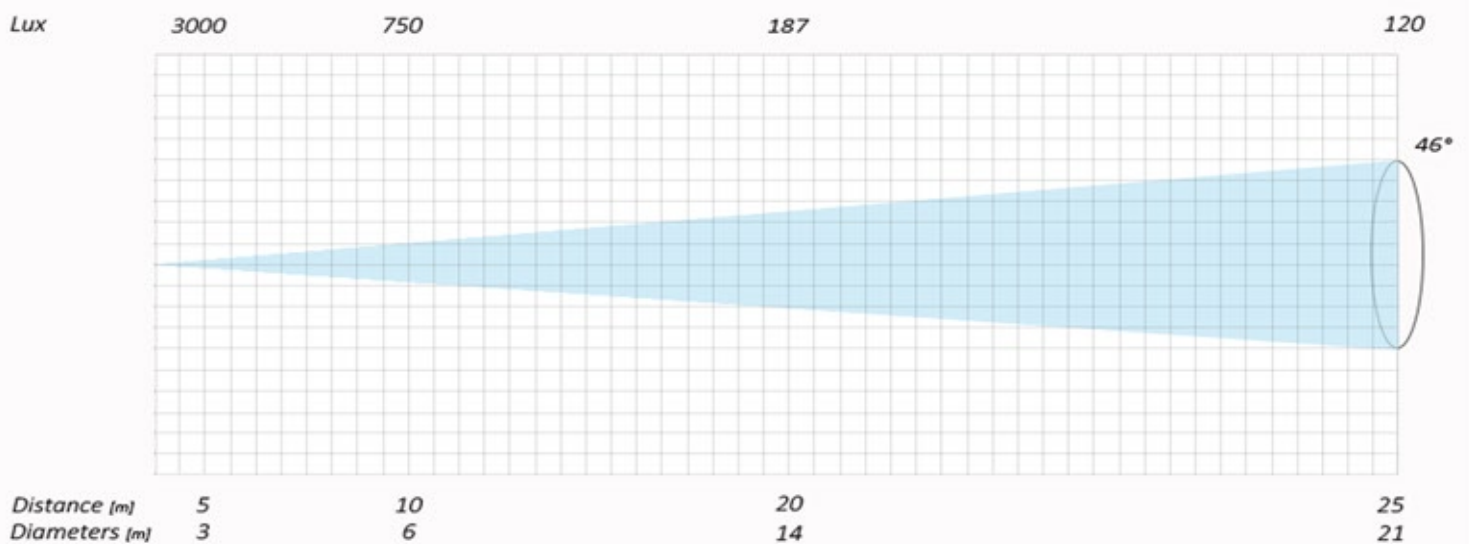

Photometric Diagrams Diagrammi Fotometrici

Golive 400 Optic: 115mm

Golive 400 Optic: 56mm

Photometric Diagrams Diagrammi Fotometrici

Illumination Distribution

Golive 400 optic 115mm Flux Output: 4.085 lm
Distance 5 mt

Golive 400 optic 56mm Flux Output: 3.385 lm
Distance 3,5 mt