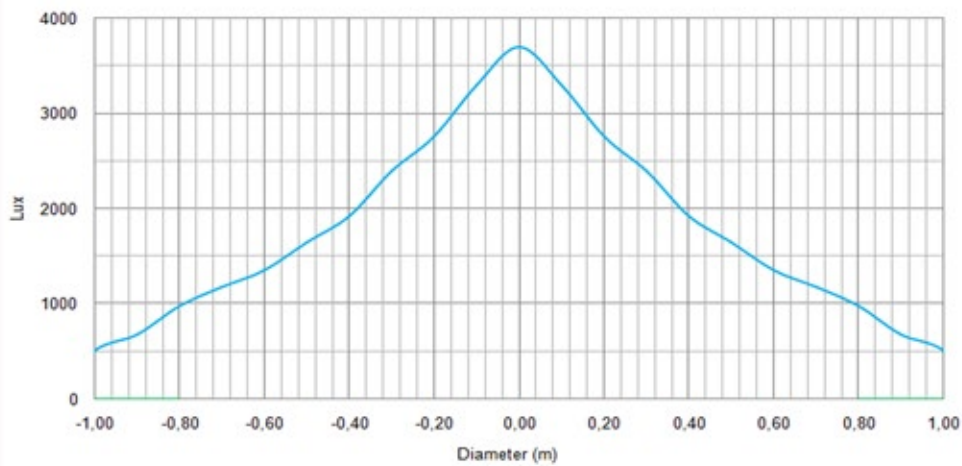

Photometric Diagrams Diagrammi Fotometrici

Golive 400 Optic: 115mm

Golive 400 Optic: 56mm

Photometric Diagrams Diagrammi Fotometrici

Illumination Distribution

Golive 400 optic 115mm Flux Output: 4.085 lm
Distance 5 mt

Golive 400 optic 56mm Flux Output: 3.385 lm
Distance 3,5 mt