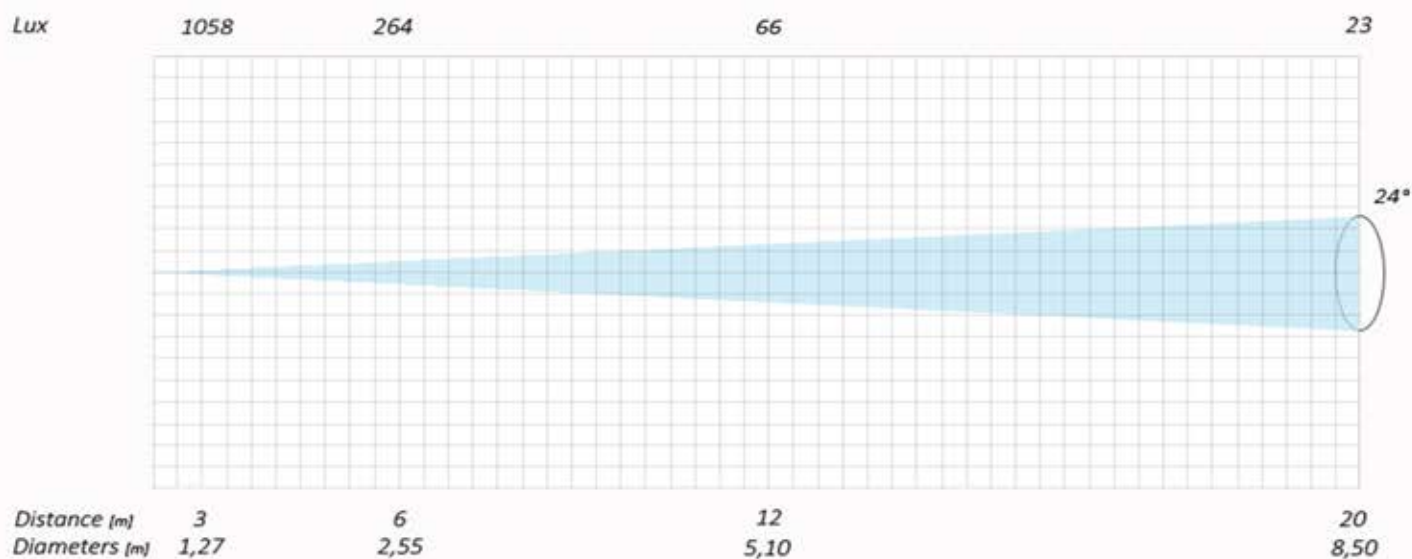

## Photometric Diagrams Diagrammi Fotometrici

Goled Optic: 70 mm

## Illumination Distribution

Goled optic 70mm Flux Output: 950 lm  
Distance 3,8 mt