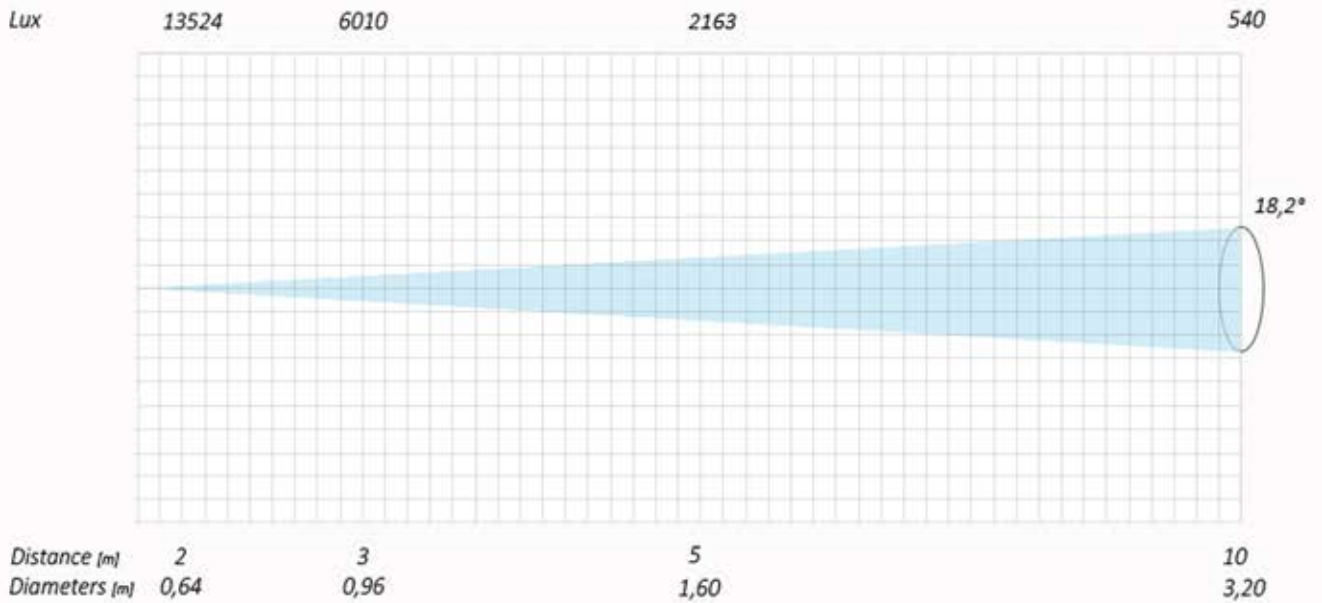

Photometric Diagrams
Diagrammi Fotometrici

Signum Optic: 90mm

Illumination Distribution

Signum optic 90mm Flux Output: 4278 lm
Distance 2,5 m