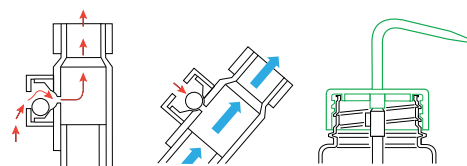

Bottles, wash, multi-lingual, safety venting, wide neck, LDPE

- Multi-lingual wide neck wash bottles featuring the patented DripLok® vapor venting valve that prevents solvent drips
- Indelibly printed in 4 languages (English, French, German and Spanish)
- Choose from five solvent labels all including the new Globally Harmonized Symbols, NFPA diamond, risk phrases and safety information
- Fitted with color coded one-piece PP closures that maintain their shape in use
- Closures feature precision jet-tip aperture for fine control

Product Code	Capacity (ml)	Print label	Closure color	Pack qty.
WGW531VTML	250	Acetone	Red	5
WGW535VTML	250	Ethanol	Orange	5
WGW534VTML	250	I.M.S	Yellow	5
WGW533VTML	250	Isopropanol	Blue	5
WGW532VTML	250	Methanol	Green	5
WGW537VTML	500	Acetone	Red	5
WGW541VTML	500	Ethanol	Orange	5
WGW540VTML	500	I.M.S	Yellow	5
WGW539VTML	500	Isopropanol	Blue	5
WGW538VTML	500	Methanol	Green	5